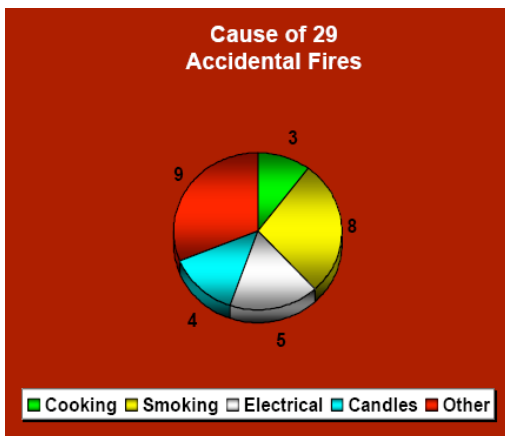

94 Campus-Related Fire Fatalities since January 2000 – How Many More Will It Take?

Source: The Center for Campus Fire Safety (www.campusfiresafety.org)

###