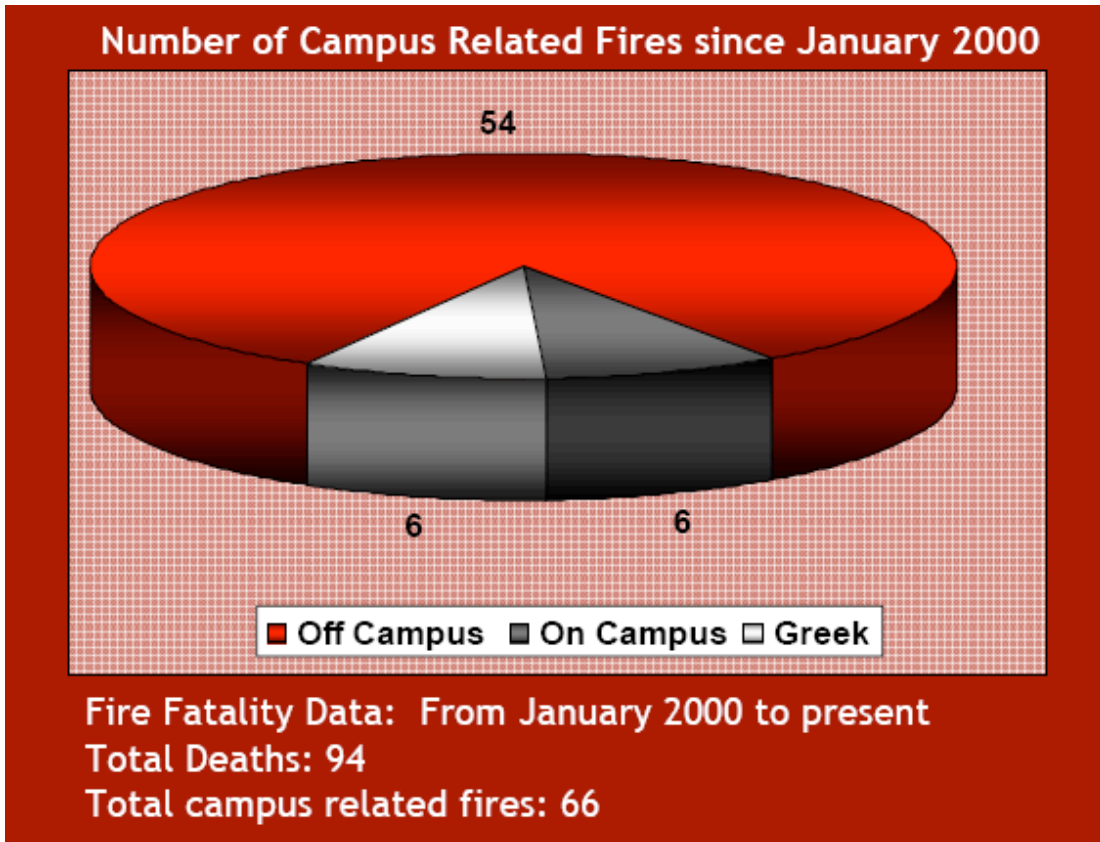

94 Campus-Related Fire Fatalities since January 2000 – How Many More Will It Take?

Source: The Center for Campus Fire Safety (www.campusfiresafety.org)

###